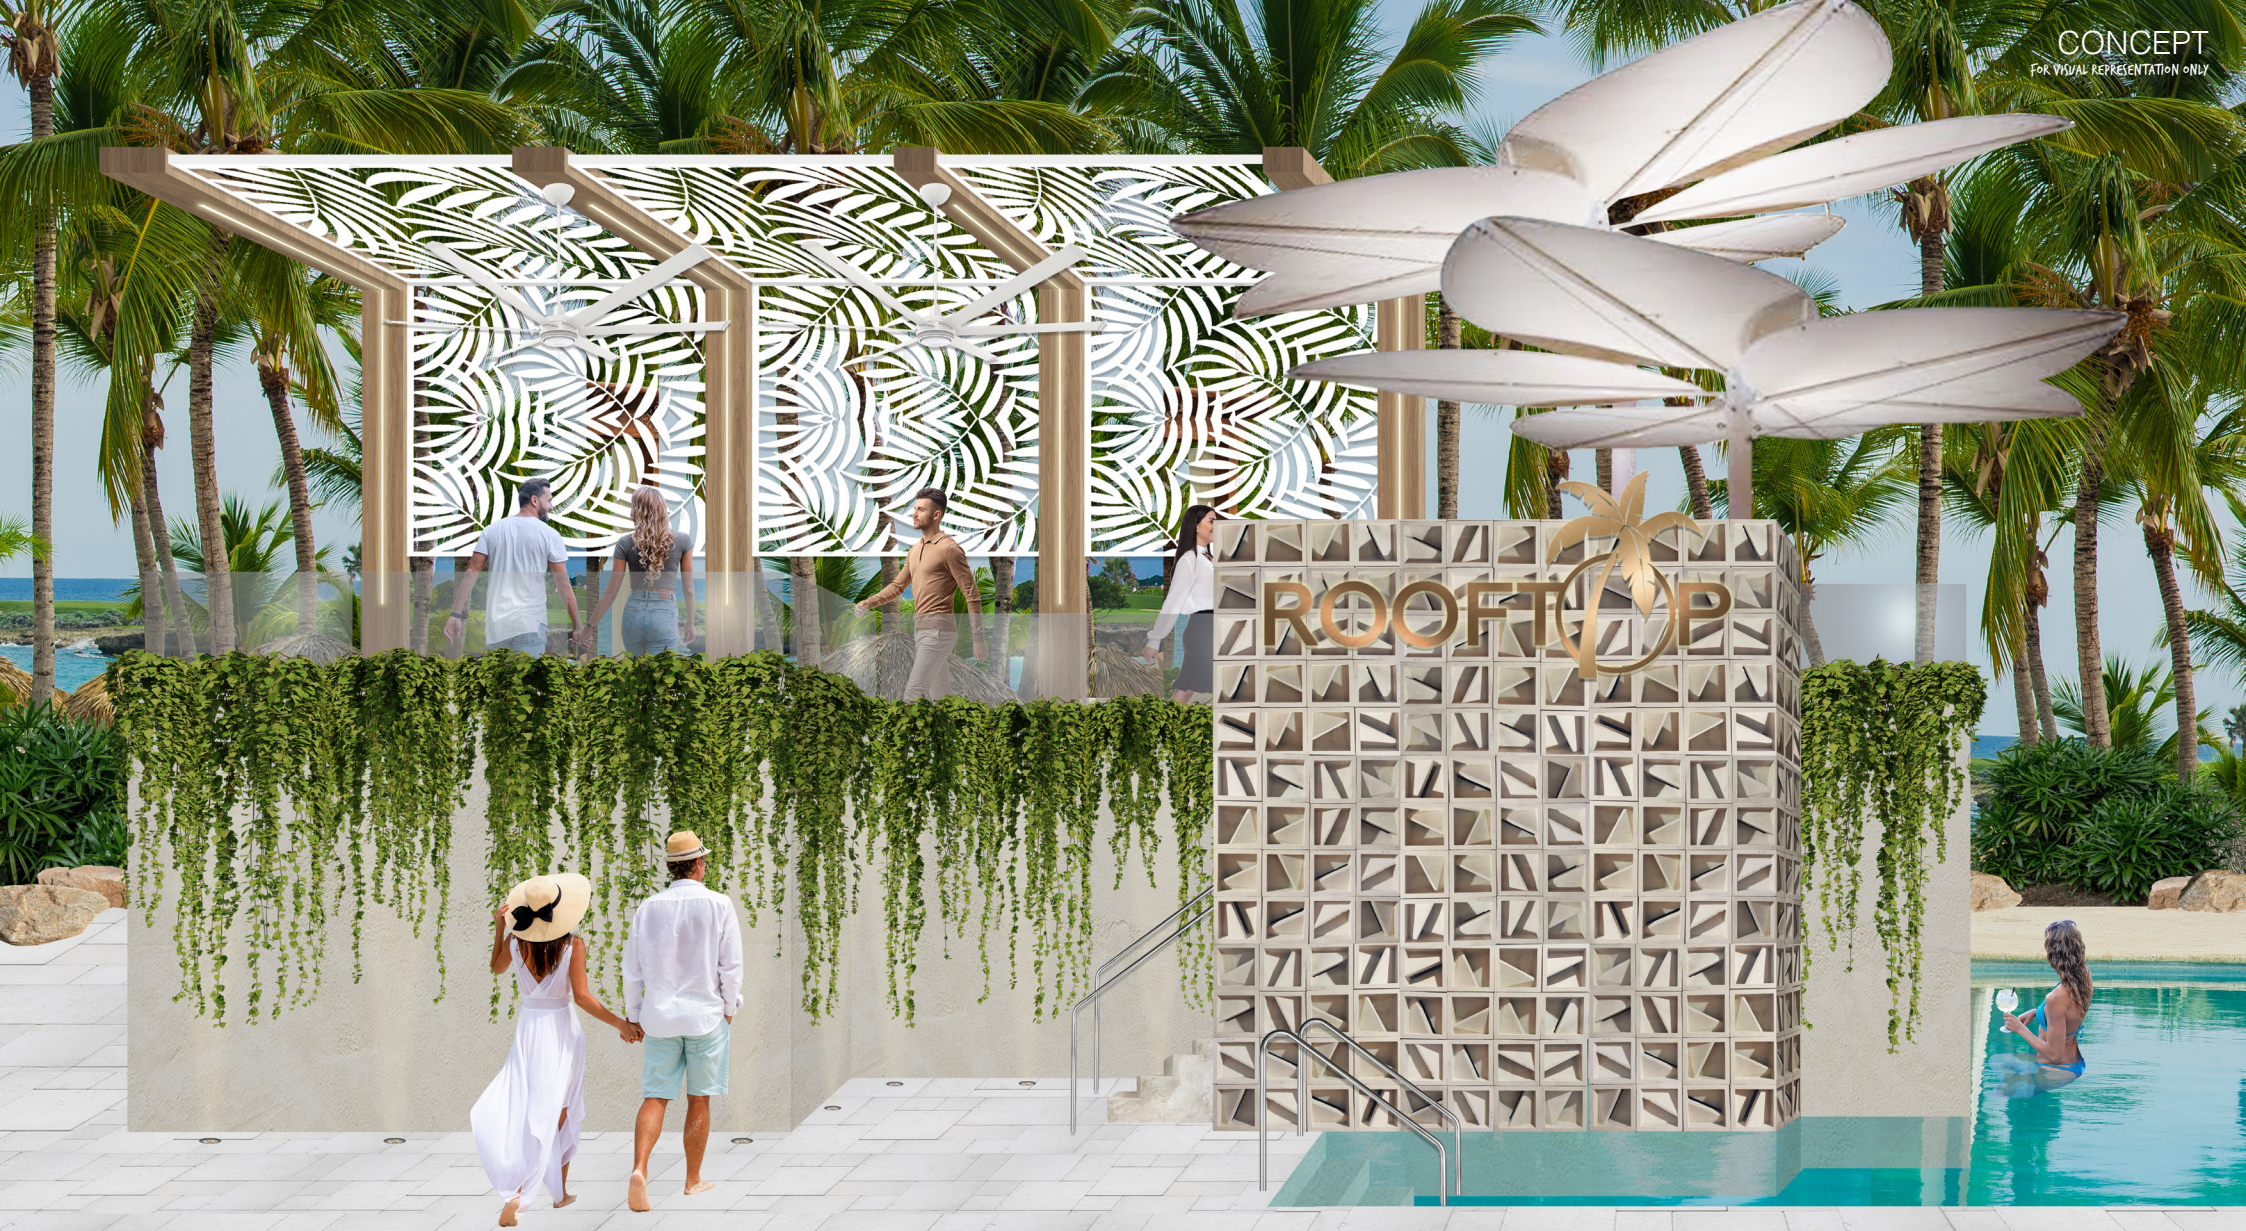

Reefsedge

R E S O R T • W A T E R P A R K

WELCOME TO REEFSEDGE RESORT & WATERPARK the ultimate adventure destination for thrill seekers, relaxation enthusiasts and active families - launching in 2025. Combining the excitement of a state-of-the-art waterpark with the sophistication of a luxury resort, complete with ensuite caravanning and camping options, Reefsedge Resort offers an unparalleled experience for every type of guest.

CONCEPT
FOR VISUAL REPRESENTATION ONLY

edge bar

CONCEPT
FOR VISUAL REPRESENTATION ONLY

CONCEPT
FOR VISUAL REPRESENTATION ONLY

LLSLIDE

DAY
PASS
ENTRY

ARE
YOU
READY

- ← WATER PUMP HOUSE
- ← BATHS
- RESTROOMS
- RESTROOMS
- RESTROOMS
- ← RESTROOMS
- ← RESTROOMS