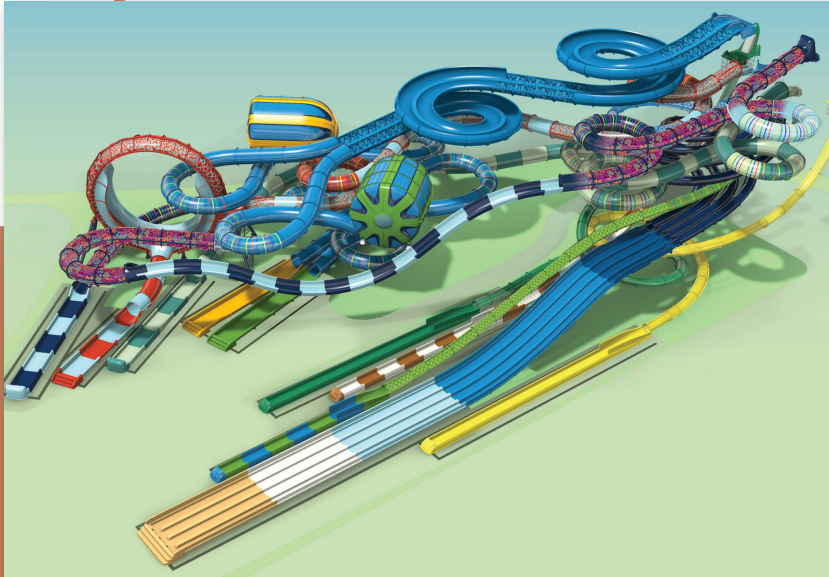

Reefsedge

R E S O R T • W A T E R P A R K

WELCOME TO REEFSEDGE RESORT & WATERPARK the ultimate adventure destination for thrill seekers, relaxation enthusiasts and active families - launching in 2025. Combining the excitement of a state-of-the-art waterpark with the sophistication of a luxury resort, complete with ensuite caravanning and camping options, Reefsedge Resort offers an unparalleled experience for every type of guest.

WHATS COMING HERE

- 22 Slides
- Splash pads
- Green spine
- 6 Stages
- 364 Villas
- 47 Caravan sites
- Resort pools with swim up bars
- Fully renovated club house with restaurants, bars & function rooms

... AND MUCH MUCH MORE !

the fun starts here...

CAIRNS

TROPICAL NORTH QUEENSLAND, AUSTRALIA

Where the Great Barrier Reef meets the World Heritage Rainforest

Reefsedge

RESORT • WATERPARK

Lorem ipsum dolor →
 sit amet →
 consectetur ←
 adipiscing elit ←
 tempor incididunt ←
 Ut enim ad minim →
 nostrud exercitation ←
 est laborum →

CONCEPT
FOR VISUAL REPRESENTATION ONLY

edge bar

CONCEPT
FOR VISUAL REPRESENTATION ONLY

CONCEPT
FOR VISUAL REPRESENTATION ONLY

LLSLIDE

DAY
PASS
ENTRY

ARE
YOU
READY

- ← WATER PUMP HOUSE
- ← BATHS
- RESTROOMS
- RESTROOMS
- RESTROOMS
- ← RESTROOMS
- ← RESTROOMS